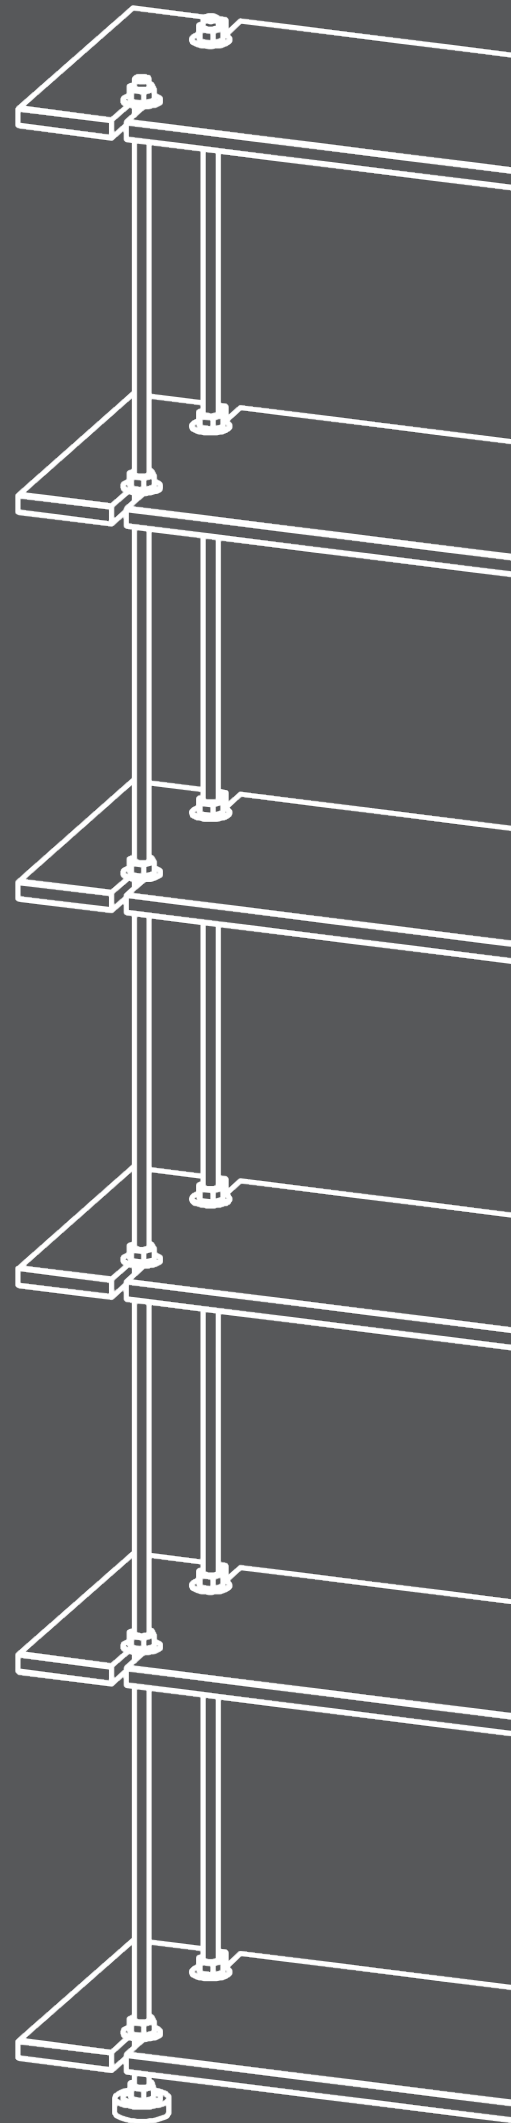

SARK

PLANES

Technical Specifications

Planes - Shelf System

Dimensions

Height - up to 200cm
Width - 60cm and more
Depth - 20 cm and more

Material

Wood - bonded laminated Beech or Oak
Metal - Galvanized Steel (threaded rods, nuts, bolts)

Example Picture

Outline

Displayed configuration - (H:2m W:1m D:0.3m)
with 6 planes